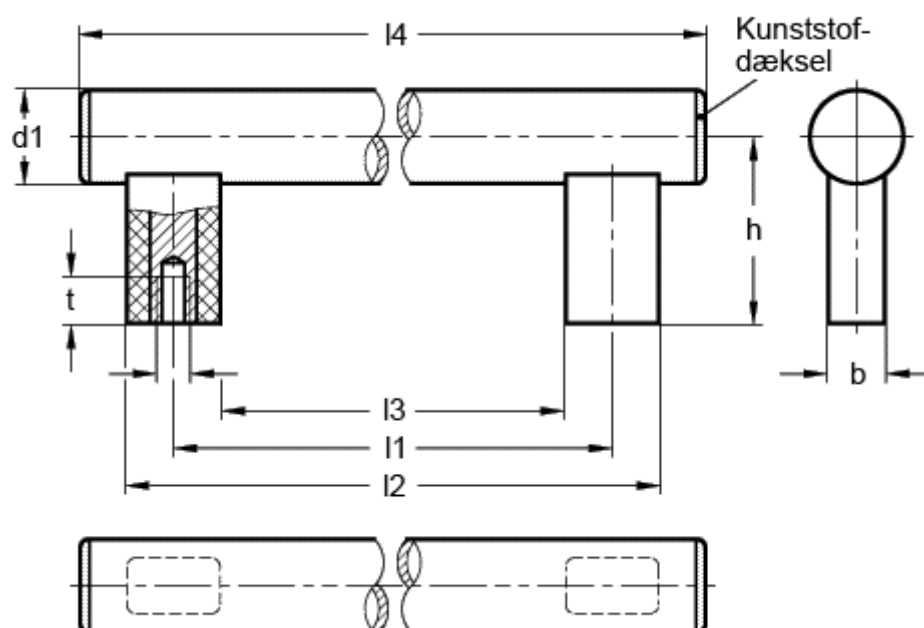

Article number: 2011426001

Description: E+G Handle GN 666-30-M6-600-NG

## Measures

$b = 18$

$t \text{ min} = 15$

$d1 = 30$

$d2 = M6$

$h = 60$

$l1 = 600$

$l2 = 630$